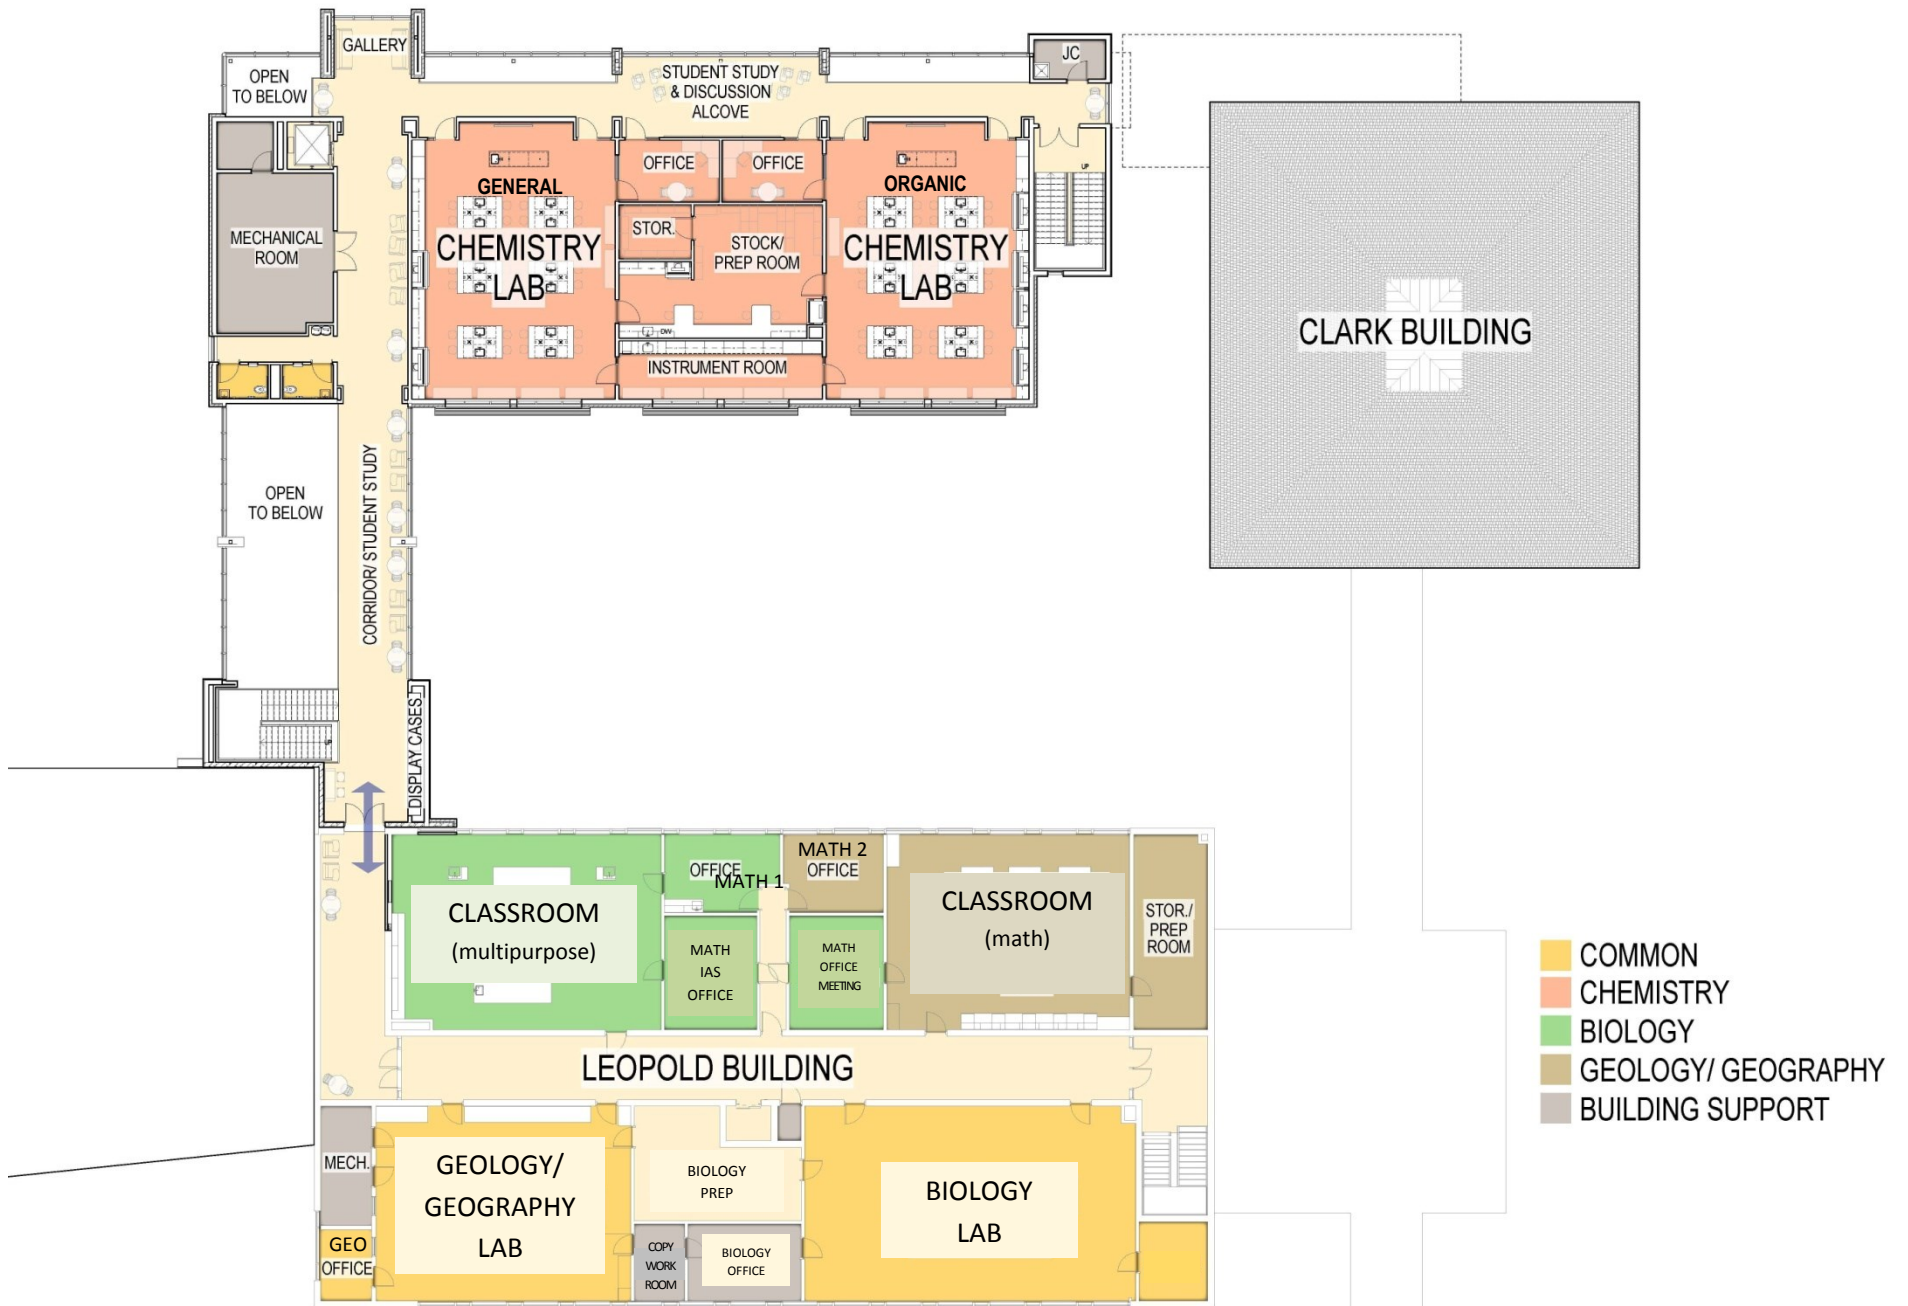

Everett Roehl STEM Center  
 UW Marshfield/ Wood Co.

Everett Roehl STEM Center  
 UW Marshfield/ Wood Co.

May, 2016

Level 2